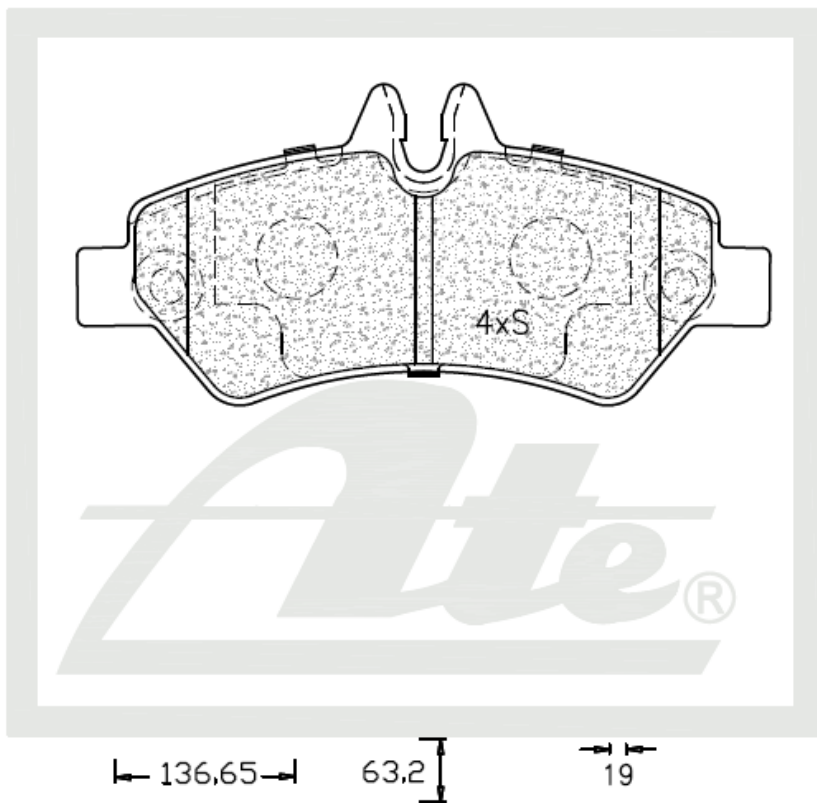

ATE1381

NEW PART NUMBER

Drawing

Details of New Part

Brake Pad – Rear

Product Dimensions

Length – 136.65mm

Height – 63.2mm

Thickness – 19mm

Package Dimensions

Weight – 1495g

L – 170mm

W – 135mm

H – 55mm